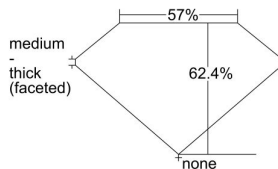

GIA®

FACSIMILE

GIA REPORT 7236870535

Verify this report at gia.edu

GIA DIAMOND DOSSIER®

October 06, 2016
GIA Report Number 7236870535
Shape and Cutting Style ..... Heart Brilliant
Measurements ..... 4.60 x 5.48 x 3.42 mm

GRADING RESULTS

Carat Weight ..... 0.51 carat
Color Grade ..... G
Clarity Grade VVS1

ADDITIONAL GRADING INFORMATION

Polish ..... Very Good
Symmetry ..... Very Good
Fluorescence ..... None
Clarity Characteristics..... Pinpoint, Feather, Natural, Extra Facet
Inspection(s): GIA 7236870535

PROPORTIONS

Profile not to actual proportions

GRADING SCALES

GIA COLOR SCALE		GIA CLARITY SCALE			
COLORLESS	D	VERY VERY SLIGHTLY INCLUDED	FLAWLESS		
	E		INTERNALLY FLAWLESS		
	F	VERY SLIGHTLY INCLUDED	VVS₁		
	G		VVS₂		
	H		VS₁		
	NEAR COLORLESS	I	SLIGHTLY INCLUDED	VS₂	
		J		SI₁	
		FAINT	K	INCLUDED	SI₂
			L		I₁
			M		I₂
VERT LIGHT			N	INCLUDED	I₃
	O				
	P				
	LIGHT	Q			
		R			
		S			
T					
U					
V					
W					
X					
Y					
Z