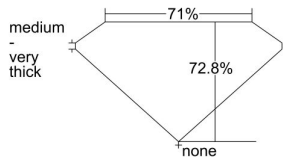

GIA®

FACSIMILE

GIA REPORT 2238415756

Verify this report at gia.edu

GIA DIAMOND DOSSIER®

August 09, 2016
GIA Report Number 2238415756
Shape and Cutting Style ..... Square Modified Brilliant
Measurements ..... 5.23 x 5.16 x 3.76 mm

GRADING RESULTS

Carat Weight ..... 0.90 carat
Color Grade ..... G
Clarity Grade SI1

ADDITIONAL GRADING INFORMATION

Polish ..... Very Good
Symmetry ..... Good
Fluorescence ..... Faint
Clarity Characteristics ..... Feather
Inscription(s): GIA 2238415756

PROPORTIONS

Profile not to actual proportions

GRADING SCALES

GIA COLOR SCALE		GIA CLARITY SCALE			
COLORLESS	D	VERY VERY SLIGHTLY INCLUDED	FLAWLESS		
	E		INTERNALLY FLAWLESS		
	F	VERY SLIGHTLY INCLUDED	VVS₁		
	G		VVS₂		
	H		VS₁		
	NEAR COLORLESS	I	SLIGHTLY INCLUDED	SI₁	
		J		SI₂	
		FAINT	K	INCLUDED	I₁
			L		I₂
			M		I₃
VERY LIGHT	N		LIGHT		
	O				
	P				
	Q				
	R