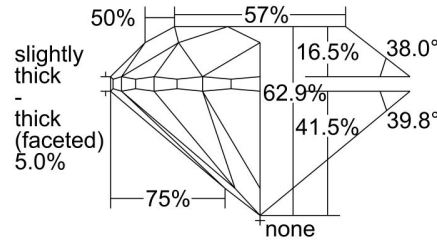

**GIA DIAMOND GRADING REPORT**

 September 20, 2016  
 GIA Report Number ..... 2234782114  
 Shape and Cutting Style ..... Round Brilliant  
 Measurements ..... 7.15 - 7.21 x 4.51 mm

**GRADING RESULTS**

 Carat Weight ..... 1.50 carat  
 Color Grade ..... H  
 Clarity Grade ..... SI1  
 Cut Grade ..... Very Good

Profile to actual proportions

**CLARITY CHARACTERISTICS**

**KEY TO SYMBOLS\***

- Cloud
- Feather
- Crystal
- Cavity
- Needle
- Indented Natural
- Natural

\* Red symbols denote internal characteristics (inclusions). Green or black symbols denote external characteristics (blemishes). Diagram is an approximate representation of the diamond, and symbols shown indicate type, position, and approximate size of clarity characteristics. All clarity characteristics may not be shown. Details of finish are not shown.