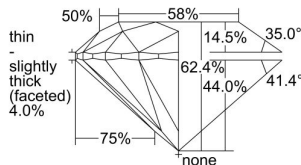

GIA®

FACSIMILE

GIA REPORT 5233780506

Verify this report at gia.edu

GIA DIAMOND DOSSIER®

September 26, 2016
GIA Report Number 5233780506
Shape and Cutting Style ..... Round Brilliant
Measurements ..... 5.69 - 5.71 x 3.56 mm

GRADING RESULTS

Carat Weight ..... 0.71 carat
Color Grade ..... F
Clarity Grade SI2
Cut Grade ..... Excellent

ADDITIONAL GRADING INFORMATION

Polish ..... Excellent
Symmetry ..... Excellent
Fluorescence ..... None
Clarity Characteristics ..... Cloud, Feather
Inscription(s): GIA 5233780506

PROPORTIONS

Profile to actual proportions