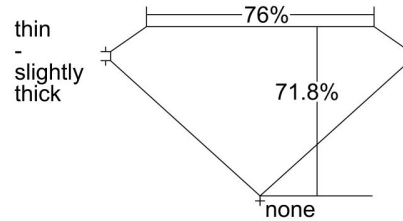

**GIA DIAMOND GRADING REPORT**

October 05, 2016  
 GIA Report Number ..... 6173920824  
 Shape and Cutting Style ..... Cut-Cornered Rectangular  
 Modified Brilliant  
 Measurements ..... 6.22 x 5.47 x 3.93 mm

**GRADING RESULTS**

Carat Weight ..... 1.03 carat  
 Color Grade ..... I  
 Clarity Grade ..... SI1

**ADDITIONAL GRADING INFORMATION**

Polish ..... Good  
 Symmetry ..... Good  
 Fluorescence ..... None

**PROPORTIONS**

Profile not to actual proportions

**CLARITY CHARACTERISTICS**

**KEY TO SYMBOLS\***

-  Feather
-  Cavity

\* Red symbols denote internal characteristics (inclusions). Green or black symbols denote external characteristics (blemishes). Diagram is an approximate representation of the diamond, and symbols shown indicate type, position, and approximate size of clarity characteristics. All clarity characteristics may not be shown. Details of finish are not shown.