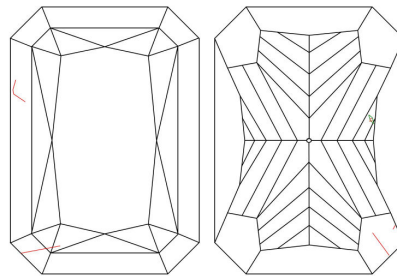

**GIA DIAMOND GRADING REPORT**

October 05, 2016  
 GIA Report Number ..... 6173920824  
 Shape and Cutting Style ..... Cut-Cornered Rectangular  
 Modified Brilliant  
 Measurements ..... 6.22 x 5.47 x 3.93 mm

**GRADING RESULTS**

Carat Weight ..... 1.03 carat  
 Color Grade ..... I  
 Clarity Grade ..... SI1

**ADDITIONAL GRADING INFORMATION**

Polish ..... Good  
 Symmetry ..... Good  
 Fluorescence ..... None

**PROPORTIONS**

Profile not to actual proportions

**CLARITY CHARACTERISTICS**

**KEY TO SYMBOLS\***

-  Feather
-  Cavity

\* Red symbols denote internal characteristics (inclusions). Green or black symbols denote external characteristics (blemishes). Diagram is an approximate representation of the diamond, and symbols shown indicate type, position, and approximate size of clarity characteristics. All clarity characteristics may not be shown. Details of finish are not shown.