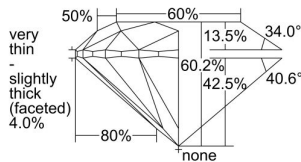

GIA®

FACSIMILE

GIA REPORT 2175845934

Verify this report at gia.edu

GIA DIAMOND DOSSIER®

September 12, 2016
GIA Report Number 2175845934
Shape and Cutting Style ..... Round Brilliant
Measurements ..... 5.70 - 5.75 x 3.44 mm

GRADING RESULTS

Carat Weight ..... 0.70 carat
Color Grade ..... D
Clarity Grade S11
Cut Grade ..... Very Good

ADDITIONAL GRADING INFORMATION

Polish ..... Excellent
Symmetry ..... Excellent
Fluorescence ..... Medium Blue
Clarity Characteristics ..... Crystal
Inscription(s): GIA 2175845934

PROPORTIONS

Profile to actual proportions

GRADING SCALES

GIA
COLOR
SCALE

COLORESS	D
	E
	F
	G
	H
	I
	J
NEAR	K
COLORLESS	L
	M
	N
	O
	P
	R
	S
	T
	U
	V
	W
	X
	Y
	Z

GIA
CLARITY
SCALE

VERY VERY SLIGHTLY INCLUDED	FLAWLESS
	INTERNALLY FLAWLESS
VERY SLIGHTLY INCLUDED	VVS₁
	VVS₂
SLIGHTLY INCLUDED	VS₁
	VS₂
INCLUDED	S1₁
	S1₂
	I₁
	I₂
	I₃

GIA
CUT
SCALE

EXCELLENT
VERY GOOD
GOOD
FAIR
POOR