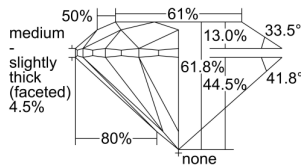

GIA®

FACSIMILE

GIA REPORT 5236708178

Verify this report at gia.edu

GIA DIAMOND DOSSIER®

September 09, 2016
GIA Report Number 5236708178
Shape and Cutting Style ..... Round Brilliant
Measurements ..... 6.17 - 6.19 x 3.82 mm

GRADING RESULTS

Carat Weight ..... 0.90 carat
Color Grade ..... H
Clarity Grade S11
Cut Grade ..... Excellent

ADDITIONAL GRADING INFORMATION

Polish ..... Excellent
Symmetry ..... Excellent
Fluorescence ..... None
Clarity Characteristics ..... Feather
Inscription(s): GIA 5236708178

PROPORTIONS

Profile to actual proportions

GRADING SCALES

GIA COLOR SCALE	GIA CLARITY SCALE	GIA CUT SCALE	
D	FLAWLESS	EXCELLENT	
E	INTERNALLY FLAWLESS		
F		VVS₁	VERY GOOD
G	VVS₂		
H	VS₁	GOOD	
I	VS₂		
J	S1₁	FAIR	
K	S1₂		
L	I₁	POOR	
M	I₂		
N	I₃		
O			
P			
Q			
R			
S			
T			
U			
V			
W			
X			
Y			
Z