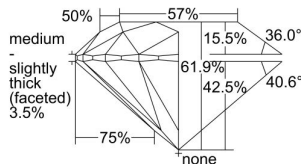

GIA®

FACSIMILE

GIA REPORT 7231887910

Verify this report at gia.edu

GIA DIAMOND DOSSIER®

September 30, 2016
GIA Report Number 7231887910
Shape and Cutting Style ..... Round Brilliant
Measurements ..... 5.68 - 5.71 x 3.53 mm

GRADING RESULTS

Carat Weight ..... 0.70 carat
Color Grade ..... K, Faint Brown
Clarity Grade VS1
Cut Grade ..... Excellent

ADDITIONAL GRADING INFORMATION

Polish ..... Excellent
Symmetry ..... Excellent
Fluorescence ..... None
Clarity Characteristics ..... Crystal
Inscription(s): GIA 7231887910

PROPORTIONS

Profile to actual proportions

GRADING SCALES

GIA COLOR SCALE	GIA CLARITY SCALE	GIA CUT SCALE	
D	FLAWLESS	EXCELLENT	
E	INTERNALLY FLAWLESS		
F		VVS₁	VERY GOOD
G	VVS₂		
H	VS₁	GOOD	
I	VS₂		
J	SI₁	FAIR	
K	SI₂		
L	I₁	POOR	
M	I₂		
N	I₃		
O			
P			
Q			
R			
S			
T			
U			
V			
W			
X			
Y			
Z