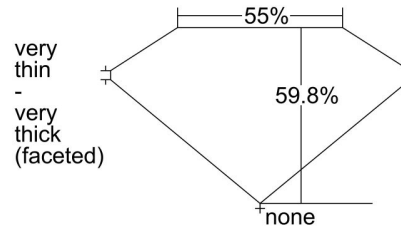

GIA DIAMOND GRADING REPORT

 September 28, 2016
 GIA Report Number 7236824390
 Shape and Cutting Style Oval Brilliant
 Measurements 8.14 x 5.61 x 3.35 mm

GRADING RESULTS

 Carat Weight 1.01 carat
 Color Grade D
 Clarity Grade VS1

ADDITIONAL GRADING INFORMATION

 Polish Very Good
 Symmetry Good
 Fluorescence None
 Inscription(s): GIA 7236824390
Comments: Surface graining is not shown.

PROPORTIONS

Profile not to actual proportions

CLARITY CHARACTERISTICS

KEY TO SYMBOLS*

-  Feather
-  Pinpoint
-  Natural
-  Extra Facet

* Red symbols denote internal characteristics (inclusions). Green or black symbols denote external characteristics (blemishes). Diagram is an approximate representation of the diamond, and symbols shown indicate type, position, and approximate size of clarity characteristics. All clarity characteristics may not be shown. Details of finish are not shown.