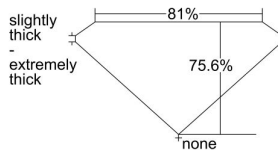

GIA®

FACSIMILE

GIA REPORT 2236737351

Verify this report at gia.edu

GIA DIAMOND DOSSIER®

September 19, 2016
GIA Report Number 2236737351
Shape and Cutting Style ..... Square Modified Brilliant
Measurements ..... 3.22 x 3.19 x 2.42 mm

GRADING RESULTS

Carat Weight ..... 0.21 carat
Color Grade I
Clarity Grade VS2

ADDITIONAL GRADING INFORMATION

Polish ..... Good
Symmetry ..... Good
Fluorescence ..... None
Clarity Characteristics..... Feather, Cavity
Inscription(s): GIA 2236737351

PROPORTIONS

Profile not to actual proportions

GRADING SCALES

GIA COLOR SCALE		GIA CLARITY SCALE			
COLORLESS	D	VERY VERY SLIGHTLY INCLUDED	FLAWLESS		
	E		INTERNALLY FLAWLESS		
	F	VERY SLIGHTLY INCLUDED	VVS₁		
	G		VVS₂		
	H		VS₁		
	NEAR COLORLESS	I	SLIGHTLY INCLUDED	VS₂	
		J		SI₁	
		FAINT	K	INCLUDED	SI₂
			L		I₁
			M		I₂
VERT LIGHT	N	LIGHT	I₃		
	O				
	P				
	Q				
	R