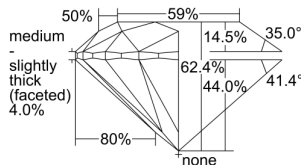

GIA®

FACSIMILE

GIA DIAMOND DOSSIER®

September 29, 2016
GIA Report Number 2234862668
Shape and Cutting Style ..... Round Brilliant
Measurements ..... 5.90 - 5.94 x 3.70 mm

GRADING RESULTS

Carat Weight ..... 0.80 carat
Color Grade ..... K
Clarity Grade VVS1
Cut Grade ..... Excellent

ADDITIONAL GRADING INFORMATION

Polish ..... Excellent
Symmetry ..... Excellent
Fluorescence ..... Faint
Clarity Characteristics ..... Pinpoint
Inscription(s): GIA 2234862668

GIA REPORT 2234862668

Verify this report at gia.edu

PROPORTIONS

Profile to actual proportions

GRADING SCALES

GIA COLOR SCALE	GIA CLARITY SCALE	GIA CUT SCALE	
D	FLAWLESS	EXCELLENT	
E	INTERNALLY FLAWLESS		
F		VVS₁	VERY GOOD
G	VVS₂		
H	VS₁	GOOD	
I	VS₂		
J	SI₁	FAIR	
K	SI₂		
L	I₁	POOR	
M	I₂		
N	I₃		
O			
P			
Q			
R			
S			
T			
U			
V			
W			
X			
Y			
Z