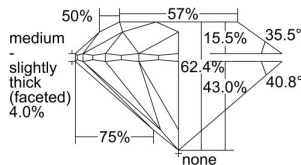

GIA®

FACSIMILE

GIA REPORT 2237863504

Verify this report at gia.edu

GIA DIAMOND DOSSIER®

October 01, 2016
GIA Report Number 2237863504
Shape and Cutting Style ..... Round Brilliant
Measurements ..... 5.37 - 5.41 x 3.36 mm

GRADING RESULTS

Carat Weight ..... 0.60 carat
Color Grade ..... G
Clarity Grade VS2
Cut Grade ..... Excellent

ADDITIONAL GRADING INFORMATION

Polish ..... Excellent
Symmetry ..... Excellent
Fluorescence ..... Faint
Clarity Characteristics..... Feather, Crystal, Cloud
Inscription(s): GIA 2237863504

PROPORTIONS

Profile to actual proportions

GRADING SCALES

GIA COLOR SCALE	GIA CLARITY SCALE	GIA CUT SCALE	
D	FLAWLESS	EXCELLENT	
E	INTERNALLY FLAWLESS		
F		VVS₁	VERY GOOD
G	VVS₂		
H	VS₁	GOOD	
I	VS₂		
J	SI₁	FAIR	
K	SI₂		
L	I₁	POOR	
M			
N			
O	I₂		
P			
Q			
R	I₃		
S			
T			
U			
V			
W			
X			
Y			
Z