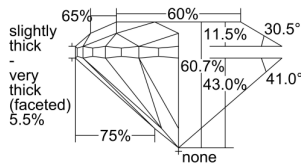

GIA®

FACSIMILE

GIA REPORT 2175907446

Verify this report at gia.edu

GIA DIAMOND DOSSIER®

September 30, 2016
GIA Report Number 2175907446
Shape and Cutting Style ..... Round Brilliant
Measurements ..... 4.68 - 4.72 x 2.85 mm

GRADING RESULTS

Carat Weight ..... 0.39 carat
Color Grade ..... D
Clarity Grade S11
Cut Grade ..... Good

ADDITIONAL GRADING INFORMATION

Polish ..... Very Good
Symmetry ..... Good
Fluorescence ..... None
Clarity Characteristics ..... Cavity, Feather, Chip
Inspection(s): GIA 2175907446

PROPORTIONS

Profile to actual proportions

GRADING SCALES

GIA COLOR SCALE

COLORED	D
	E
	F
	G
	H
	I
	J
NEAR COLORLESS	K
	L
Faint	M
	N
	O
	P
	Q
	R
	S
	T
	U
	V
	W
	X
	Y
	Z

GIA CLARITY SCALE

VERY VERY SLIGHTLY INCLUDED	FLAWLESS
	INTERNALLY FLAWLESS
VERY SLIGHTLY INCLUDED	VVS₁
	VVS₂
SLIGHTLY INCLUDED	VS₁
	VS₂
INCLUDED	S₁
	S₂
INCLUDED	I₁
	I₂
	I₃

GIA CUT SCALE

EXCELLENT
VERY GOOD
GOOD
FAIR
POOR