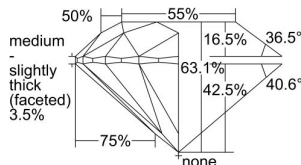

GIA®

FACSIMILE

GIA REPORT 2234729884

Verify this report at gia.edu

GIA DIAMOND DOSSIER®

September 23, 2016
GIA Report Number 2234729884
Shape and Cutting Style ..... Round Brilliant
Measurements ..... 5.62 - 5.65 x 3.55 mm

GRADING RESULTS

Carat Weight ..... 0.70 carat
Color Grade ..... F
Clarity Grade VS1
Cut Grade ..... Excellent

ADDITIONAL GRADING INFORMATION

Polish ..... Excellent
Symmetry ..... Excellent
Fluorescence ..... Medium Blue
Clarity Characteristics..... Crystal, Pinpoint
Inscription(s): GIA 2234729884

PROPORTIONS

Profile to actual proportions