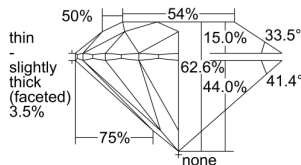

GIA®

FACSIMILE

GIA REPORT 2236328641

Verify this report at gia.edu

GIA DIAMOND DOSSIER®

July 27, 2016
GIA Report Number 2236328641
Shape and Cutting Style ..... Round Brilliant
Measurements ..... 5.76 - 5.80 x 3.62 mm

GRADING RESULTS

Carat Weight ..... 0.73 carat
Color Grade ..... E
Clarity Grade S11
Cut Grade ..... Excellent

ADDITIONAL GRADING INFORMATION

Polish ..... Excellent
Symmetry ..... Excellent
Fluorescence ..... None
Clarity Characteristics..... Crystal, Cloud, Feather
Inscription(s): GIA 2236328641

PROPORTIONS

Profile to actual proportions