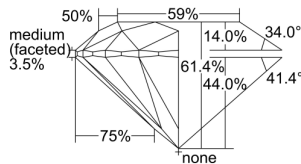

GIA®

FACSIMILE

GIA REPORT 3235582985

Verify this report at gia.edu

GIA DIAMOND DOSSIER®

August 26, 2016
GIA Report Number 3235582985
Shape and Cutting Style ..... Round Brilliant
Measurements ..... 5.78 - 5.80 x 3.56 mm

GRADING RESULTS

Carat Weight ..... 0.72 carat
Color Grade ..... H
Clarity Grade S11
Cut Grade ..... Excellent

ADDITIONAL GRADING INFORMATION

Polish ..... Excellent
Symmetry ..... Excellent
Fluorescence ..... Strong Blue
Clarity Characteristics ..... Crystal, Cloud, Feather
Inspection(s): GIA 3235582985

PROPORTIONS

Profile to actual proportions

GRADING SCALES

GIA COLOR SCALE

COLORLESS	D
	E
	F
	G
	H
	I
	J
NEAR COLORLESS	K
	L
FAINT	M
	N
	O
	P
	Q
VERY LIGHT	R
	S
	T
	U
	V
	W
	X
	Y
LIGHT	Z

GIA CLARITY SCALE

FLAWLESS	VERY VERY SLIGHTLY INCLUDED	VVS₁	
			VVS₂
INTERNALLY FLAWLESS	VERY SLIGHTLY INCLUDED	VS₁	
		VS₂	
SLIGHTLY INCLUDED	SLIGHTLY INCLUDED	S1₁	
		S1₂	
INCLUDED	INCLUDED	I₁	
		I₂	
		I₃	

GIA CUT SCALE

EXCELLENT	VERY GOOD	GOOD	FAIR	POOR