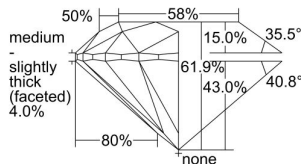

GIA®

FACSIMILE

GIA REPORT 2237778370

Verify this report at gia.edu

GIA DIAMOND DOSSIER®

September 26, 2016
GIA Report Number **2237778370**
Shape and Cutting Style ..... **Round Brilliant**
Measurements ..... **5.70 - 5.73 x 3.53 mm**

GRADING RESULTS

Carat Weight ..... **0.71 carat**
Color Grade ..... **F**
Clarity Grade **VS2**
Cut Grade ..... **Excellent**

ADDITIONAL GRADING INFORMATION

Polish ..... **Excellent**
Symmetry ..... **Excellent**
Fluorescence ..... **None**
Clarity Characteristics..... **Cloud, Feather, Crystal**
Inscription(s): **GIA 2237778370**

PROPORTIONS

Profile to actual proportions

GRADING SCALES

GIA COLOR SCALE	GIA CLARITY SCALE	GIA CUT SCALE	
D	FLAWLESS	EXCELLENT	
E	INTERNALLY FLAWLESS		
F		VVS₁	VERY GOOD
G	VVS₂		
H	VS₁	GOOD	
I	VS₂		
J	SI₁	FAIR	
K	SI₂		
L	I₁	POOR	
M	I₂		
N	I₃		
O			
P			
Q			
R			
S			
T			
U			
V			
W			
X			
Y			
Z