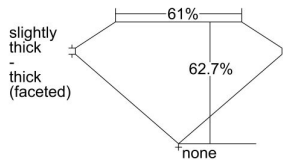

GIA®

FACSIMILE

GIA REPORT 3235895285

Verify this report at gia.edu

GIA DIAMOND DOSSIER®

October 01, 2016
GIA Report Number 3235895285
Shape and Cutting Style ..... Oval Brilliant
Measurements ..... 6.00 x 4.27 x 2.67 mm

GRADING RESULTS

Carat Weight ..... 0.43 carat
Color Grade ..... E
Clarity Grade VS2

ADDITIONAL GRADING INFORMATION

Polish ..... Excellent
Symmetry ..... Excellent
Fluorescence ..... Medium Blue
Clarity Characteristics ..... Cloud, Crystal
Inspection(s): GIA 3235895285

PROPORTIONS

Profile not to actual proportions

GRADING SCALES

GIA COLOR SCALE		GIA CLARITY SCALE	
NEAR COLORLESS	D	VERY SLIGHTLY SLEIGHTLY INCLUDED	FLAWLESS
	E		INTERNALLY FLAWLESS
	F		VVS₁
	G		VVS₂
	H		VS₁
	I		VS₂
	J		SI₁
	K		SI₂
	L		I₁
	M		I₂
FAINT	N	SLIGHTLY INCLUDED	I₃
	O		
	P		
	Q		
VERY LIGHT	R	INCLUDED	
	S		
	T		
	U		
LIGHT	V		
	W		
	X		
	Y		
	Z