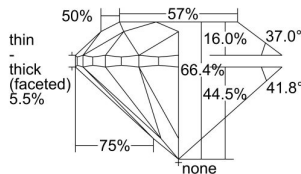

GIA®

FACSIMILE

GIA REPORT 7232170271

Verify this report at gia.edu

GIA DIAMOND DOSSIER®

August 02, 2016
GIA Report Number 7232170271
Shape and Cutting Style ..... Round Brilliant
Measurements ..... 4.11 - 4.16 x 2.75 mm

GRADING RESULTS

Carat Weight ..... 0.30 carat
Color Grade ..... E
Clarity Grade VS1
Cut Grade ..... Good

ADDITIONAL GRADING INFORMATION

Polish ..... Very Good
Symmetry ..... Very Good
Fluorescence ..... Medium Blue
Clarity Characteristics.... Indented Natural, Feather, Cavity, Cloud
Inscription(s): GIA 7232170271

PROPORTIONS

Profile to actual proportions

GRADING SCALES

GIA COLOR SCALE	GIA CLARITY SCALE	GIA CUT SCALE	
D	FLAWLESS	EXCELLENT	
E	INTERNALLY FLAWLESS		
F		VVS₁	VERY GOOD
G	VVS₂		
H	VS₁	GOOD	
I	VS₂		
J	SI₁	FAIR	
K	SI₂		
L	I₁	POOR	
M			
N			
O	I₂		
P			
Q			
R	I₃		
S			
T			
U			
V			
W			
X			
Y			
Z