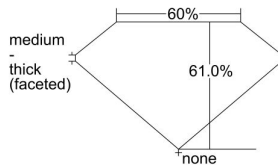

GIA®

FACSIMILE

GIA REPORT 6235852021

Verify this report at gia.edu

GIA DIAMOND DOSSIER®

September 29, 2016
GIA Report Number 6235852021
Shape and Cutting Style ..... Heart Brilliant
Measurements ..... 4.77 x 5.68 x 3.47 mm

GRADING RESULTS

Carat Weight ..... 0.55 carat
Color Grade ..... D
Clarity Grade VVS1

ADDITIONAL GRADING INFORMATION

Polish ..... Very Good
Symmetry ..... Very Good
Fluorescence ..... None
Clarity Characteristics..... Pinpoint, Feather, Indented Natural
Inscription(s): GIA 6235852021

PROPORTIONS

Profile not to actual proportions

GRADING SCALES

GIA COLOR SCALE		GIA CLARITY SCALE			
COLORLESS	D	VERY VERY SLIGHTLY INCLUDED	FLAWLESS		
	E		INTERNALLY FLAWLESS		
	F	VERY SLIGHTLY INCLUDED	VVS₁		
	G		VVS₂		
	H		VS₁		
	NEAR COLORLESS	I	SLIGHTLY INCLUDED	VS₂	
		J		SI₁	
		FAINT	K	INCLUDED	SI₂
			L		I₁
			M		I₂
VERY LIGHT	N		INCLUDED	I₃	
	O				
	P				
	Q				
	LIGHT		R		
		S			
		T			
	U				
	V				
	W				
	X				
	Y				
	Z