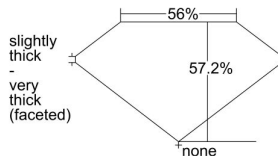

GIA®

FACSIMILE

GIA REPORT 2237736318

Verify this report at gia.edu

GIA DIAMOND DOSSIER®

September 23, 2016
GIA Report Number 2237736318
Shape and Cutting Style ..... Heart Brilliant
Measurements ..... 5.77 x 6.41 x 3.67 mm

GRADING RESULTS

Carat Weight ..... 0.81 carat
Color Grade I
Clarity Grade VVS1

ADDITIONAL GRADING INFORMATION

Polish ..... Excellent
Symmetry ..... Excellent
Fluorescence ..... None
Clarity Characteristics.... Cloud, Feather, Indented Natural, Cavity
Inscription(s): GIA 2237736318

PROPORTIONS

Profile not to actual proportions

GRADING SCALES

GIA COLOR SCALE		GIA CLARITY SCALE			
COLORLESS	D	VERY VERY SLIGHTLY INCLUDED	FLAWLESS		
	E		INTERNALLY FLAWLESS		
	F	VERY SLIGHTLY INCLUDED	VVS₁		
	G		VVS₂		
	H		VS₁		
	NEAR COLORLESS	I	SLIGHTLY INCLUDED	VS₂	
		J		SI₁	
		FAINT	K	INCLUDED	SI₂
			L		I₁
			M		I₂
VERY LIGHT			N	INCLUDED	I₃
			O		
			P		
	Q				
LIGHT	R				
	S				
	T				
	U				
	V				
	Z