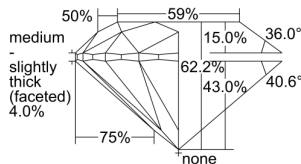

GIA®

FACSIMILE

GIA REPORT 6235844827

Verify this report at gia.edu

GIA DIAMOND DOSSIER®

September 28, 2016
GIA Report Number 6235844827
Shape and Cutting Style ..... Round Brilliant
Measurements ..... 5.93 - 5.96 x 3.70 mm

GRADING RESULTS

Carat Weight ..... 0.82 carat
Color Grade ..... J
Clarity Grade VS1
Cut Grade ..... Excellent

ADDITIONAL GRADING INFORMATION

Polish ..... Excellent
Symmetry ..... Excellent
Fluorescence ..... Strong Blue
Clarity Characteristics..... Cloud, Feather, Needle, Pinpoint
Inscription(s): GIA 6235844827

PROPORTIONS

Profile to actual proportions