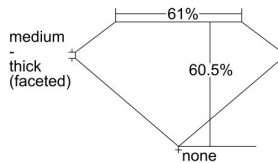

GIA®

FACSIMILE

GIA REPORT 2173873748

Verify this report at gia.edu

GIA DIAMOND DOSSIER®

September 16, 2016
GIA Report Number 2173873748
Shape and Cutting Style ..... Pear Brilliant
Measurements ..... 8.19 x 5.15 x 3.11 mm

GRADING RESULTS

Carat Weight ..... 0.78 carat
Color Grade ..... D
Clarity Grade VS2

ADDITIONAL GRADING INFORMATION

Polish ..... Excellent
Symmetry ..... Very Good
Fluorescence ..... Medium Blue
Clarity Characteristics ..... Crystal
Inscription(s): GIA 2173873748

PROPORTIONS

Profile not to actual proportions

GRADING SCALES

GIA COLOR SCALE		GIA CLARITY SCALE			
COLORLESS	D	VERY VERY SLIGHTLY INCLUDED	FLAWLESS		
	E		INTERNALLY FLAWLESS		
	F	VERY SLIGHTLY INCLUDED	VVS₁		
	G		VVS₂		
	H		VS₁		
	NEAR COLORLESS	I	SLIGHTLY INCLUDED	VS₂	
		J		SI₁	
		FAINT	K	INCLUDED	SI₂
			L		I₁
			M		I₂
VERY LIGHT	N	LIGHT	I₃		
	O				
	P				
	Q				
LIGHT	R				
	S				
	T				
	U				
	V				
	Z