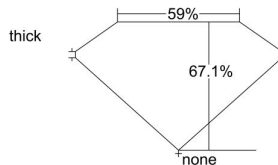

GIA®

FACSIMILE

GIA REPORT 2175849913

Verify this report at gia.edu

GIA DIAMOND DOSSIER®

September 09, 2016
GIA Report Number 2175849913
Shape and Cutting Style ..... Emerald Cut
Measurements ..... 6.72 x 4.66 x 3.13 mm

GRADING RESULTS

Carat Weight ..... 0.96 carat
Color Grade ..... E
Clarity Grade VS1

ADDITIONAL GRADING INFORMATION

Polish ..... Excellent
Symmetry ..... Very Good
Fluorescence ..... Medium Blue
Clarity Characteristics ..... Crystal, Pinpoint
Inscription(s): GIA 2175849913

PROPORTIONS

Profile not to actual proportions

GRADING SCALES

GIA COLOR SCALE		GIA CLARITY SCALE			
COLORLESS	D	VERY VERY SLIGHTLY INCLUDED	FLAWLESS		
	E		INTERNALLY FLAWLESS		
	F	VERY SLIGHTLY INCLUDED	VVS₁		
	G		VVS₂		
	H		VS₁		
	NEAR COLORLESS	I	SLIGHTLY INCLUDED	VS₂	
		J		SI₁	
		FAINT	K	INCLUDED	SI₂
			L		I₁
			M		I₂
VERT LIGHT	N	LIGHT	I₃		
	O				
	P				
LIGHT	Q				
	R				
	S				
	T				
	U				
	V				
	W				
X					
Y					
Z