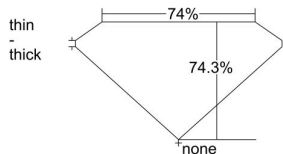

GIA®

FACSIMILE

GIA REPORT 1233289638

Verify this report at gia.edu

GIA DIAMOND DOSSIER®

July 27, 2016
GIA Report Number 1233289638
Shape and Cutting Style ..... Square Modified Brilliant
Measurements ..... 4.93 x 4.92 x 3.66 mm

GRADING RESULTS

Carat Weight ..... 0.76 carat
Color Grade ..... D
Clarity Grade S11

ADDITIONAL GRADING INFORMATION

Polish ..... Good
Symmetry ..... Very Good
Fluorescence ..... None
Clarity Characteristics..... Crystal, Feather
Inscription(s): GIA 1233289638

PROPORTIONS

Profile not to actual proportions

GRADING SCALES

GIA COLOR SCALE		GIA CLARITY SCALE			
COLORLESS	D	VERY VERY SLIGHTLY INCLUDED	FLAWLESS		
	E		INTERNALLY FLAWLESS		
	F	VERY SLIGHTLY INCLUDED	VVS₁		
	G		VVS₂		
	H		VS₁		
	NEAR COLORLESS	I	VERY SLIGHTLY INCLUDED	VS₂	
		J		S1₁	
		FAINT	K	SLIGHTLY INCLUDED	S1₂
			L		I₁
			M		I₂
VERT LIGHT	N	INCLUDED	I₃		
	O				
	P				
	Q				
	R				
	S				
	T				
LIGHT	U				
	V				
	W				
	X				
Y					
Z