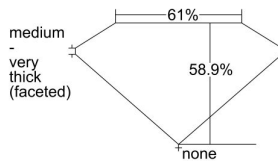

GIA®

FACSIMILE

GIA REPORT 2237758779

Verify this report at gia.edu

GIA DIAMOND DOSSIER®

September 22, 2016
GIA Report Number **2237758779**
Shape and Cutting Style ..... **Heart Brilliant**
Measurements ..... **6.12 x 6.65 x 3.92 mm**

GRADING RESULTS

Carat Weight ..... **0.90 carat**
Color Grade ..... **G**
Clarity Grade **S12**

ADDITIONAL GRADING INFORMATION

Polish ..... **Very Good**
Symmetry ..... **Very Good**
Fluorescence ..... **None**
Clarity Characteristics..... **Feather**
Inscription(s): GIA 2237758779

PROPORTIONS

Profile not to actual proportions

GRADING SCALES

GIA COLOR SCALE		GIA CLARITY SCALE			
COLORLESS	D	VERY VERY SLIGHTLY INCLUDED	FLAWLESS		
	E		INTERNALLY FLAWLESS		
	F	VERY SLIGHTLY INCLUDED	VVS₁		
	G		VVS₂		
	H		VS₁		
	NEAR COLORLESS	I	SLIGHTLY INCLUDED	VS₂	
		J		S1₁	
		FAINT	K	INCLUDED	S1₂
			L		I₁
			M	I₂	
VERY LIGHT	N	LIGHT	I₃		
	O				
	P				
	Q				
	R