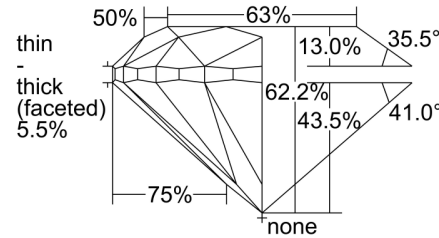

GIA DIAMOND GRADING REPORT

September 27, 2016

GIA Report Number 6235816731

Shape and Cutting Style Round Brilliant

Measurements 6.25 - 6.33 x 3.91 mm

GRADING RESULTS

Carat Weight 1.00 carat

Color Grade H

Clarity Grade SI1

Cut Grade Very Good

ADDITIONAL GRADING INFORMATION

Polish Very Good

Symmetry Good

Fluorescence Strong Blue

Inscription(s): GIA 6235816731

Comments: Clarity grade is based on internal graining that is not shown. Manufacturing remnants are not shown. Additional pinpoints are not shown.

PROPORTIONS

Profile to actual proportions

CLARITY CHARACTERISTICS

KEY TO SYMBOLS*

- Crystal
- Pinpoint
- △ Natural
- ▲ Extra Facet

* Red symbols denote internal characteristics (inclusions). Green or black symbols denote external characteristics (blemishes). Diagram is an approximate representation of the diamond, and symbols shown indicate type, position, and approximate size of clarity characteristics. All clarity characteristics may not be shown. Details of finish are not shown.