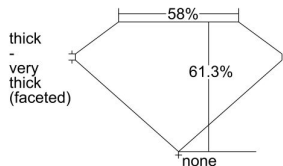

GIA®

FACSIMILE

GIA REPORT 5233726409

Verify this report at gia.edu

GIA DIAMOND DOSSIER®

September 20, 2016
GIA Report Number 5233726409
Shape and Cutting Style ..... Heart Brilliant
Measurements ..... 5.76 x 6.72 x 4.12 mm

GRADING RESULTS

Carat Weight ..... 0.91 carat
Color Grade ..... G
Clarity Grade VS2

ADDITIONAL GRADING INFORMATION

Polish ..... Excellent
Symmetry ..... Excellent
Fluorescence ..... None
Clarity Characteristics..... Crystal, Feather
Inscription(s): GIA 5233726409

PROPORTIONS

Profile not to actual proportions

GRADING SCALES

GIA COLOR SCALE		GIA CLARITY SCALE			
COLORLESS	D	VERY VERY SLIGHTLY INCLUDED	FLAWLESS		
	E		INTERNALLY FLAWLESS		
	F	VERY SLIGHTLY INCLUDED	VVS₁		
	G		VVS₂		
	H		VS₁		
	NEAR COLORLESS	I	SLIGHTLY INCLUDED	VS₂	
		J		SI₁	
		FAINT	K	INCLUDED	SI₂
			L		I₁
			M		I₂
VERY LIGHT	N	LIGHT	I₃		
	O				
	P				
	Q				
LIGHT	R				
	S				
	T				
	U				
	V				
	W				
	X				
	Y				
	Z