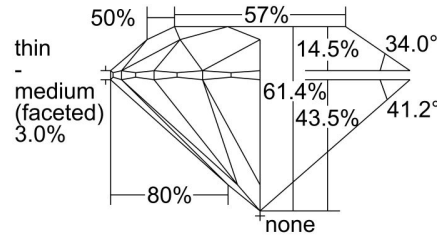

**GIA DIAMOND GRADING REPORT**

 July 18, 2016  
 GIA Report Number ..... **7233207673**  
 Shape and Cutting Style ..... **Round Brilliant**  
 Measurements ..... **6.55 - 6.59 x 4.03 mm**
**GRADING RESULTS**

 Carat Weight ..... **1.06 carat**  
 Color Grade ..... **H**  
 Clarity Grade ..... **SI2**  
 Cut Grade ..... **Excellent**
**ADDITIONAL GRADING INFORMATION**

 Polish ..... **Excellent**  
 Symmetry ..... **Excellent**  
 Fluorescence ..... **None**  
 Inscription(s): **GIA 7233207673**
**PROPORTIONS**

Profile to actual proportions

**CLARITY CHARACTERISTICS**

**KEY TO SYMBOLS\***

-  Cloud
-  Crystal
-  Needle

\* Red symbols denote internal characteristics (inclusions). Green or black symbols denote external characteristics (blemishes). Diagram is an approximate representation of the diamond, and symbols shown indicate type, position, and approximate size of clarity characteristics. All clarity characteristics may not be shown. Details of finish are not shown.