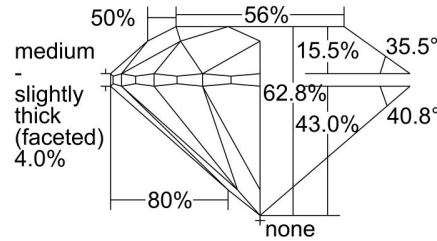

GIA DIAMOND GRADING REPORT

June 16, 2016
 GIA Report Number 7228905009
 Shape and Cutting Style Round Brilliant
 Measurements 7.57 - 7.61 x 4.77 mm

GRADING RESULTS

Carat Weight 1.70 carat
 Color Grade K
 Clarity Grade VS1
 Cut Grade Excellent

ADDITIONAL GRADING INFORMATION

Polish Excellent
 Symmetry Excellent
 Fluorescence Medium Blue
 Inscription(s): GIA 7228905009
Comments: Additional pinpoints are not shown.

PROPORTIONS

Profile to actual proportions

CLARITY CHARACTERISTICS

KEY TO SYMBOLS*

- Crystal
- Pinpoint
- ▲ Indented Natural
- △ Natural

* Red symbols denote internal characteristics (inclusions). Green or black symbols denote external characteristics (blemishes). Diagram is an approximate representation of the diamond, and symbols shown indicate type, position, and approximate size of clarity characteristics. All clarity characteristics may not be shown. Details of finish are not shown.