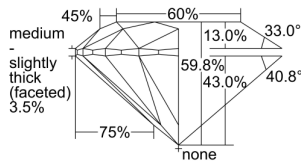

GIA®

FACSIMILE

GIA REPORT 6235809103

Verify this report at gia.edu

GIA DIAMOND DOSSIER®

September 23, 2016
GIA Report Number 6235809103
Shape and Cutting Style ..... Round Brilliant
Measurements ..... 5.74 - 5.78 x 3.44 mm

GRADING RESULTS

Carat Weight ..... 0.70 carat
Color Grade ..... E
Clarity Grade S11
Cut Grade ..... Excellent

ADDITIONAL GRADING INFORMATION

Polish ..... Excellent
Symmetry ..... Excellent
Fluorescence ..... None
Clarity Characteristics ..... Feather
Inscription(s): GIA 6235809103

PROPORTIONS

Profile to actual proportions

GRADING SCALES

GIA COLOR SCALE	GIA CLARITY SCALE	GIA CUT SCALE	
D	FLAWLESS	EXCELLENT	
E	INTERNALLY FLAWLESS		
F		VVS₁	VERY GOOD
G	VVS₂		
H	VS₁	GOOD	
I	VS₂		
J	S1₁	FAIR	
K	S1₂		
L	I₁	POOR	
M	I₂		
N	I₃		
O			
P			
Q			
R			
S			
T			
U			
V			
W			
X			
Y			
Z