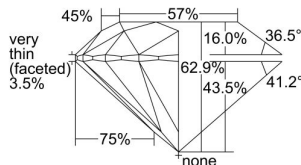

GIA®

FACSIMILE

GIA REPORT

1172798461

Verify this report at gia.edu

GIA DIAMOND DOSSIER®

August 12, 2016
GIA Report Number 1172798461
Shape and Cutting Style ..... Round Brilliant
Measurements ..... 5.69 - 5.72 x 3.59 mm

GRADING RESULTS

Carat Weight ..... 0.71 carat
Color Grade ..... J
Clarity Grade VS1
Cut Grade ..... Very Good

ADDITIONAL GRADING INFORMATION

Polish ..... Good
Symmetry ..... Very Good
Fluorescence ..... Medium Blue
Clarity Characteristics..... Crystal, Cloud, Feather
Inscription(s): GIA 1172798461

PROPORTIONS

Profile to actual proportions