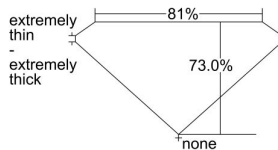

GIA®

FACSIMILE

GIA REPORT 1172874037

Verify this report at gia.edu

GIA DIAMOND DOSSIER®

October 06, 2016
GIA Report Number 1172874037
Shape and Cutting Style ..... Square Modified Brilliant
Measurements ..... 5.54 x 5.38 x 3.93 mm

GRADING RESULTS

Carat Weight ..... 1.00 carat
Color Grade I
Clarity Grade VVS2

ADDITIONAL GRADING INFORMATION

Polish ..... Very Good
Symmetry ..... Good
Fluorescence ..... None
Clarity Characteristics ..... Feather, Extra Facet
Inscription(s): GIA 1172874037

PROPORTIONS

Profile not to actual proportions

GRADING SCALES

GIA COLOR SCALE		GIA CLARITY SCALE			
COLORLESS	D	VERY VERY SLIGHTLY INCLUDED	FLAWLESS		
	E		INTERNALLY FLAWLESS		
	F	VERY SLIGHTLY INCLUDED	VVS₁		
	G		VVS₂		
	H		VS₁		
	NEAR COLORLESS	I	SLIGHTLY INCLUDED	VS₂	
		J		SI₁	
		FAINT	K	INCLUDED	SI₂
			L		I₁
			M		I₂
VERY LIGHT	N	LIGHT	I₃		
	O				
	P				
	Q				
	R