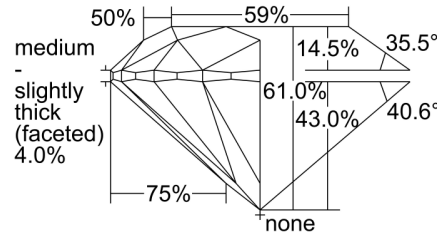

GIA DIAMOND GRADING REPORT

March 09, 2015
GIA Report Number 5172041053
Shape and Cutting Style ..... Round Brilliant
Measurements ..... 7.66 - 7.68 x 4.68 mm

GRADING RESULTS

Carat Weight ..... 1.71 carat
Color Grade ..... G
Clarity Grade SI1
Cut Grade ..... Excellent

ADDITIONAL GRADING INFORMATION

Polish ..... Excellent
Symmetry ..... Excellent
Fluorescence ..... None
Inscription(s): GIA 5172041053
Comments: Clouds are not shown.

PROPORTIONS

Profile to actual proportions