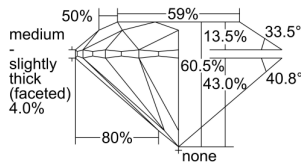

GIA®

FACSIMILE

GIA REPORT 5223475468

Verify this report at gia.edu

GIA DIAMOND DOSSIER®

April 27, 2016
GIA Report Number 5223475468
Shape and Cutting Style ..... Round Brilliant
Measurements ..... 6.05 - 6.06 x 3.66 mm

GRADING RESULTS

Carat Weight ..... 0.82 carat
Color Grade ..... F
Clarity Grade S11
Cut Grade ..... Excellent

ADDITIONAL GRADING INFORMATION

Polish ..... Excellent
Symmetry ..... Excellent
Fluorescence ..... None
Clarity Characteristics ..... Crystal, Cloud, Feather
Inscription(s): GIA 5223475468

PROPORTIONS

Profile to actual proportions

GRADING SCALES

GIA COLOR SCALE	GIA CLARITY SCALE	GIA CUT SCALE	
D	FLAWLESS	EXCELLENT	
E	INTERNALLY FLAWLESS		
F		VVS₁	VERY GOOD
G	VVS₂		
H	VS₁	GOOD	
I	VS₂		
J	S1₁	FAIR	
K	S1₂		
L	I₁	POOR	
M	I₂		
N	I₃		
O			
P			
Q			
R			
S			
T			
U			
V			
W			
X			
Y			
Z