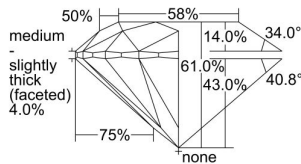

GIA®

FACSIMILE

GIA REPORT 6231788341

Verify this report at gia.edu

GIA DIAMOND DOSSIER®

September 22, 2016
GIA Report Number 6231788341
Shape and Cutting Style ..... Round Brilliant
Measurements ..... 3.68 - 3.70 x 2.25 mm

GRADING RESULTS

Carat Weight ..... 0.19 carat
Color Grade ..... E
Clarity Grade VS1
Cut Grade ..... Excellent

ADDITIONAL GRADING INFORMATION

Polish ..... Excellent
Symmetry ..... Excellent
Fluorescence ..... None
Clarity Characteristics ..... Feather, Cloud, Pinpoint
Inscription(s): GIA 6231788341

PROPORTIONS

Profile to actual proportions

GRADING SCALES

GIA COLOR SCALE

COLORLESS	D
	E
	F
	G
	H
	I
	J
NEAR COLORLESS	K
	L
Faint	M
	N
	O
	P
Very Light	Q
	R
	S
	T
	U
	V
Light	W
	X
	Y
	Z

GIA CLARITY SCALE

FLAWLESS	VERY VERY SLIGHTLY INCLUDED	VVS₁	
			VVS₂
INTERNALLY FLAWLESS	VERY SLIGHTLY INCLUDED	VS₁	
		VS₂	
SLIGHTLY INCLUDED	SLIGHTLY INCLUDED	SI₁	
		SI₂	
INCLUDED	INCLUDED	I₁	
		I₂	
		I₃	

GIA CUT SCALE

EXCELLENT	VERY GOOD	GOOD	FAIR	POOR