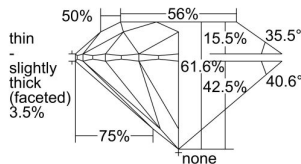

GIA®

FACSIMILE

GIA REPORT 2237776910

Verify this report at gia.edu

GIA DIAMOND DOSSIER®

September 20, 2016
GIA Report Number 2237776910
Shape and Cutting Style ..... Round Brilliant
Measurements ..... 4.77 - 4.79 x 2.94 mm

GRADING RESULTS

Carat Weight ..... 0.41 carat
Color Grade ..... E
Clarity Grade I1
Cut Grade ..... Excellent

ADDITIONAL GRADING INFORMATION

Polish ..... Excellent
Symmetry ..... Excellent
Fluorescence ..... None
Clarity Characteristics ..... Feather
Inscription(s): GIA 2237776910

PROPORTIONS

Profile to actual proportions