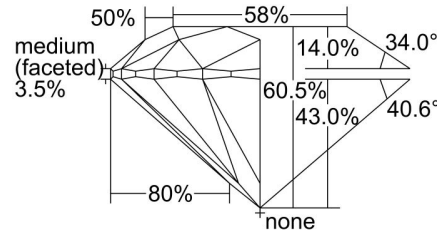

**GIA DIAMOND GRADING REPORT**

December 18, 2015  
 GIA Report Number ..... 1172429501  
 Shape and Cutting Style ..... Round Brilliant  
 Measurements ..... 6.60 - 6.64 x 4.01 mm

**GRADING RESULTS**

Carat Weight ..... 1.07 carat  
 Color Grade ..... G  
 Clarity Grade ..... VVS1  
 Cut Grade ..... Excellent

**PROPORTIONS**

Profile to actual proportions

**CLARITY CHARACTERISTICS**

**KEY TO SYMBOLS\***

-  Cloud
-  Pinpoint

\* Red symbols denote internal characteristics (inclusions). Green or black symbols denote external characteristics (blemishes). Diagram is an approximate representation of the diamond, and symbols shown indicate type, position, and approximate size of clarity characteristics. All clarity characteristics may not be shown. Details of finish are not shown.