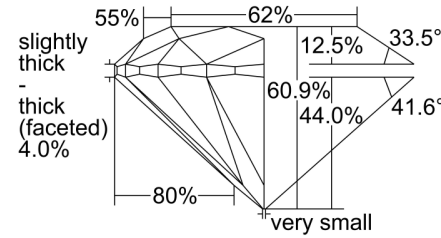

**GIA DIAMOND GRADING REPORT**

 August 24, 2016  
 GIA Report Number ..... 1176822720  
 Shape and Cutting Style ..... Round Brilliant  
 Measurements ..... 6.53 - 6.61 x 4.00 mm

**GRADING RESULTS**

 Carat Weight ..... 1.07 carat  
 Color Grade ..... H  
 Clarity Grade ..... VS2  
 Cut Grade ..... Very Good

**ADDITIONAL GRADING INFORMATION**

 Polish ..... Very Good  
 Symmetry ..... Good  
 Fluorescence ..... None

**Comments:** Additional clouds are not shown. Pinpoints are not shown.

**PROPORTIONS**

Profile to actual proportions

**CLARITY CHARACTERISTICS**

**KEY TO SYMBOLS\***

-  Feather
-  Cloud
-  Needle

\* Red symbols denote internal characteristics (inclusions). Green or black symbols denote external characteristics (blemishes). Diagram is an approximate representation of the diamond, and symbols shown indicate type, position, and approximate size of clarity characteristics. All clarity characteristics may not be shown. Details of finish are not shown.