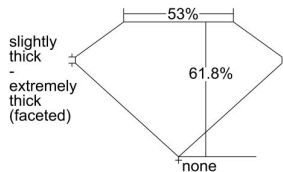

GIA®

FACSIMILE

GIA REPORT 3235638239

Verify this report at gia.edu

GIA DIAMOND DOSSIER®

September 06, 2016
GIA Report Number 3235638239
Shape and Cutting Style ..... Heart Brilliant
Measurements ..... 3.82 x 4.73 x 2.93 mm

GRADING RESULTS

Carat Weight ..... 0.32 carat
Color Grade ..... E
Clarity Grade VS1

ADDITIONAL GRADING INFORMATION

Polish ..... Excellent
Symmetry ..... Very Good
Fluorescence ..... None
Clarity Characteristics ..... Cloud, Feather, Pinpoint
Inscription(s): GIA 3235638239

PROPORTIONS

Profile not to actual proportions

GRADING SCALES

GIA COLOR SCALE		GIA CLARITY SCALE		
COLORLESS	D	VERY VERY SLIGHTLY INCLUDED	FLAWLESS	
	E		INTERNALLY FLAWLESS	
	F	VERY SLIGHTLY INCLUDED	VS₁	
	G		VS₂	
	H		VS₁	
	NEAR COLORLESS	I	SLIGHTLY INCLUDED	SI₁
		J		SI₂
		K	INCLUDED	I₁
		L		I₂
		M		I₃
FAINT		N		
		O		
		P		
	Q			
	R			
	VERY LIGHT	S		
		T		
U				
V				
LIGHT	W			
	X			
	Y			
	Z