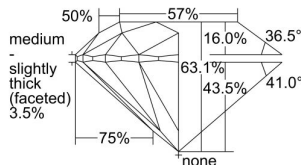

GIA®

FACSIMILE

GIA REPORT 2237753433

Verify this report at gia.edu

GIA DIAMOND DOSSIER®

September 16, 2016
GIA Report Number 2237753433
Shape and Cutting Style ..... Round Brilliant
Measurements ..... 5.31 - 5.35 x 3.36 mm

GRADING RESULTS

Carat Weight ..... 0.59 carat
Color Grade ..... D
Clarity Grade VVS1
Cut Grade ..... Excellent

ADDITIONAL GRADING INFORMATION

Polish ..... Excellent
Symmetry ..... Excellent
Fluorescence ..... None
Clarity Characteristics ..... Pinpoint, Feather
Inscription(s): GIA 2237753433

PROPORTIONS

Profile to actual proportions