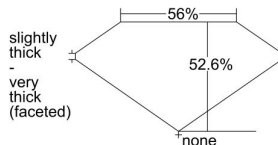

GIA®

FACSIMILE

GIA REPORT 6231481859

Verify this report at gia.edu

GIA DIAMOND DOSSIER®

August 17, 2016
GIA Report Number 6231481859
Shape and Cutting Style ..... Heart Brilliant
Measurements ..... 4.91 x 4.71 x 2.48 mm

GRADING RESULTS

Carat Weight ..... 0.35 carat
Color Grade ..... E
Clarity Grade VVS2

ADDITIONAL GRADING INFORMATION

Polish ..... Very Good
Symmetry ..... Good
Fluorescence ..... None
Clarity Characteristics ..... Pinpoint, Indented Natural
Inscription(s): GIA 6231481859

PROPORTIONS

GRADING SCALES

GIA COLOR SCALE		GIA CLARITY SCALE			
COLORLESS	D	VERY VERY SLIGHTLY INCLUDED	FLAWLESS		
	E		INTERNALLY FLAWLESS		
	F		VVS₁		
	G		VVS₂		
	NEAR COLORLESS	H	VERY SLIGHTLY INCLUDED	VS₁	
		I		VS₂	
		FAINT	J	SLIGHTLY INCLUDED	SI₁
			K		SI₂
	L		I₁		
	VERY LIGHT		M	INCLUDED	I₂
N			I₃		
O					
P					
LIGHT	Q				
	R				
	S				
	T				
	U				
	V				
	W				
	X				
Y					
Z