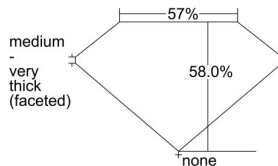

GIA®

FACSIMILE

GIA REPORT 1239594436

Verify this report at gia.edu

GIA DIAMOND DOSSIER®

September 06, 2016
GIA Report Number 1239594436
Shape and Cutting Style ..... Heart Brilliant
Measurements ..... 4.02 x 4.90 x 2.84 mm

GRADING RESULTS

Carat Weight ..... 0.34 carat
Color Grade ..... E
Clarity Grade VS1

ADDITIONAL GRADING INFORMATION

Polish ..... Excellent
Symmetry ..... Good
Fluorescence ..... None
Clarity Characteristics ..... Crystal, Pinpoint, Cloud
Inspection(s): GIA 1239594436

PROPORTIONS

Profile not to actual proportions

GRADING SCALES

GIA COLOR SCALE		GIA CLARITY SCALE			
COLORLESS	D	VERY VERY SLIGHTLY INCLUDED	FLAWLESS		
	E		INTERNALLY FLAWLESS		
	F	VERY SLIGHTLY INCLUDED	VVS₁		
	G		VVS₂		
	H		VS₁		
	NEAR COLORLESS	I	SLIGHTLY INCLUDED	VS₂	
		J		SI₁	
		FAINT	K	INCLUDED	SI₂
			L		I₁
			M		I₂
VERY LIGHT	N	LIGHT	I₃		
	O				
	P				
	Q				
	R