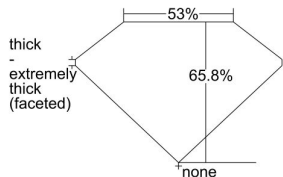

GIA®

FACSIMILE

GIA REPORT 2237662114

Verify this report at gia.edu

GIA DIAMOND DOSSIER®

September 08, 2016
GIA Report Number 2237662114
Shape and Cutting Style ..... Heart Brilliant
Measurements ..... 3.87 x 4.52 x 2.98 mm

GRADING RESULTS

Carat Weight ..... 0.31 carat
Color Grade ..... E
Clarity Grade VS1

ADDITIONAL GRADING INFORMATION

Polish ..... Excellent
Symmetry ..... Very Good
Fluorescence ..... None
Clarity Characteristics..... Cloud, Feather, Pinpoint, Indented
Natural

Inscription(s): GIA 2237662114

PROPORTIONS

Profile not to actual proportions

GRADING SCALES

GIA COLOR SCALE		GIA CLARITY SCALE		
COLORLESS	D	VERY VERY SLIGHTLY INCLUDED	FLAWLESS	
	E		INTERNALLY FLAWLESS	
	F		VVS₁	
	G		VVS₂	
	NEAR COLORLESS	H	VERY SLIGHTLY INCLUDED	VS₁
		I		VS₂
		J	SLIGHTLY INCLUDED	S₁
		K		S₂
		L		I₁
		M		I₂
FAINT	N	INCLUDED	I₃	
	O			
	P			
	Q			
VERY LIGHT	R			
	S			
	T			
	U			
LIGHT	V			
	W			
	X			
	Y			
	Z