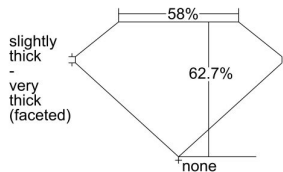

GIA®

FACSIMILE

GIA REPORT 6232594684

Verify this report at gia.edu

GIA DIAMOND DOSSIER®

September 02, 2016
GIA Report Number 6232594684
Shape and Cutting Style ..... Heart Brilliant
Measurements ..... 4.11 x 4.55 x 2.85 mm

GRADING RESULTS

Carat Weight ..... 0.31 carat
Color Grade ..... D
Clarity Grade VS2

ADDITIONAL GRADING INFORMATION

Polish ..... Excellent
Symmetry ..... Very Good
Fluorescence ..... None
Clarity Characteristics..... Feather, Crystal
Inscription(s): GIA 6232594684

PROPORTIONS

Profile not to actual proportions

GRADING SCALES

GIA COLOR SCALE		GIA CLARITY SCALE			
COLORLESS	D	VERY SLIGHTLY SLEIGHTLY INCLUDED	FLAWLESS		
	E		INTERNALLY FLAWLESS		
	F	VERY SLIGHTLY INCLUDED	VS₁		
	G		VS₂		
	H		VS₁		
	NEAR COLORLESS	I	SLIGHTLY INCLUDED	SI₁	
		J		SI₂	
		FAINT	K	INCLUDED	I₁
			L		I₂
			M		I₃
N					
VERY LIGHT	O				
	P				
	Q				
	R				
	LIGHT	S			
		T			
U					
V					
	W				
	X				
	Y				
	Z