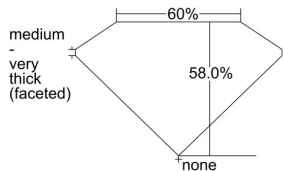

GIA®

FACSIMILE

GIA REPORT 2234594650

Verify this report at gia.edu

GIA DIAMOND DOSSIER®

September 06, 2016
GIA Report Number 2234594650
Shape and Cutting Style ..... Heart Brilliant
Measurements ..... 4.00 x 4.95 x 2.87 mm

GRADING RESULTS

Carat Weight ..... 0.33 carat
Color Grade ..... D
Clarity Grade VVS1

ADDITIONAL GRADING INFORMATION

Polish ..... Excellent
Symmetry ..... Very Good
Fluorescence ..... None
Clarity Characteristics..... Indented Natural, Natural
Inscription(s): GIA 2234594650

PROPORTIONS

Profile not to actual proportions

GRADING SCALES

GIA COLOR SCALE		GIA CLARITY SCALE	
COLORLESS	D	VERY VERY SLIGHTLY INCLUDED	FLAWLESS
	E		INTERNALLY FLAWLESS
	F		VVS₁
	G		VVS₂
	H		VS₁
	I		VS₂
	J		SI₁
	K		SI₂
	L		I₁
	M		I₂
NEAR COLORLESS	N	SLIGHTLY INCLUDED	I₃
	O		
	P		
	Q		
FAINT	R		
	S		
	T		
	U		
VERY LIGHT	V		
	W		
	X		
	Y		
LIGHT	Z