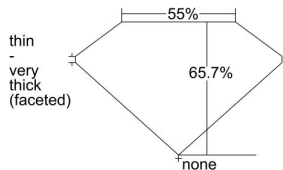

GIA®

FACSIMILE

GIA REPORT 5236594757

Verify this report at gia.edu

GIA DIAMOND DOSSIER®

September 02, 2016
GIA Report Number 5236594757
Shape and Cutting Style ..... Heart Brilliant
Measurements ..... 4.16 x 4.32 x 2.84 mm

GRADING RESULTS

Carat Weight ..... 0.31 carat
Color Grade ..... D
Clarity Grade VS1

ADDITIONAL GRADING INFORMATION

Polish ..... Very Good
Symmetry ..... Very Good
Fluorescence ..... None
Clarity Characteristics.. Cloud, Crystal, Feather, Indented Natural
Inspection(s): GIA 5236594757

PROPORTIONS

Profile not to actual proportions

GRADING SCALES

GIA COLOR SCALE		GIA CLARITY SCALE			
COLORLESS	D	VERY VERY SLIGHTLY INCLUDED	FLAWLESS		
	E		INTERNALLY FLAWLESS		
	F	VERY SLIGHTLY INCLUDED	VVS₁		
	G		VVS₂		
	H		VS₁		
	NEAR COLORLESS	I	SLIGHTLY INCLUDED	VS₂	
		J		SI₁	
		FAINT	K	INCLUDED	SI₂
			L		I₁
			M		I₂
VERY LIGHT	N		INCLUDED	I₃	
	O				
	P				
	LIGHT		Q		
		R			
		S			
T					
U					
V					
W					
X					
Y					
Z