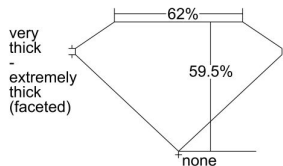

GIA®

FACSIMILE

GIA REPORT 2234594569

Verify this report at gia.edu

GIA DIAMOND DOSSIER®

September 02, 2016
GIA Report Number 2234594569
Shape and Cutting Style ..... Heart Brilliant
Measurements ..... 3.83 x 4.69 x 2.79 mm

GRADING RESULTS

Carat Weight ..... 0.31 carat
Color Grade ..... D
Clarity Grade VS1

ADDITIONAL GRADING INFORMATION

Polish ..... Very Good
Symmetry ..... Very Good
Fluorescence ..... Medium Blue
Clarity Characteristics..... Crystal, Pinpoint
Inscription(s): GIA 2234594569

PROPORTIONS

Profile not to actual proportions

GRADING SCALES

GIA COLOR SCALE		GIA CLARITY SCALE			
COLORLESS	D	VERY VERY SLIGHTLY INCLUDED	FLAWLESS		
	E		INTERNALLY FLAWLESS		
	F		VVS₁		
	G		VVS₂		
	NEAR COLORLESS	H	VERY SLIGHTLY INCLUDED	VS₁	
		I		VS₂	
		FAINT	J	SLIGHTLY INCLUDED	I₁
			K		I₂
	L		I₃		
	M				
VERY LIGHT	N				
	O				
	P				
	Q				
LIGHT	R				
	S				
	T				
	U				
	V				
	W				
	X				
	Y				
	Z