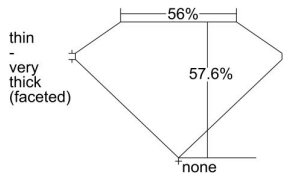

GIA®

FACSIMILE

GIA REPORT 1239607157

Verify this report at gia.edu

GIA DIAMOND DOSSIER®

September 06, 2016
GIA Report Number 1239607157
Shape and Cutting Style ..... Heart Brilliant
Measurements ..... 3.86 x 4.88 x 2.81 mm

GRADING RESULTS

Carat Weight ..... 0.30 carat
Color Grade ..... D
Clarity Grade VS1

ADDITIONAL GRADING INFORMATION

Polish ..... Very Good
Symmetry ..... Very Good
Fluorescence ..... None
Clarity Characteristics ..... Crystal, Pinpoint
Inspection(s): GIA 1239607157

PROPORTIONS

Profile not to actual proportions

GRADING SCALES

GIA COLOR SCALE		GIA CLARITY SCALE			
COLORLESS	D	VERY VERY SLIGHTLY INCLUDED	FLAWLESS		
	E		INTERNALLY FLAWLESS		
	F	VERY SLIGHTLY INCLUDED	VVS₁		
	G		VVS₂		
	H		VS₁		
	NEAR COLORLESS	I	SLIGHTLY INCLUDED	VS₂	
		J		SI₁	
		FAINT	K	INCLUDED	SI₂
			L		I₁
			M		I₂
VERY LIGHT	N	LIGHT	I₃		
	O				
	P				
	Q				
	R