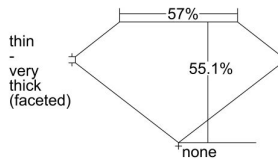

GIA®

FACSIMILE

GIA REPORT 2236594286

Verify this report at gia.edu

GIA DIAMOND DOSSIER®

September 06, 2016
GIA Report Number 2236594286
Shape and Cutting Style ..... Heart Brilliant
Measurements ..... 3.91 x 4.84 x 2.67 mm

GRADING RESULTS

Carat Weight ..... 0.30 carat
Color Grade ..... D
Clarity Grade VVS2

ADDITIONAL GRADING INFORMATION

Polish ..... Excellent
Symmetry ..... Very Good
Fluorescence ..... None
Clarity Characteristics ..... Feather, Extra Facet
Inspection(s): GIA 2236594286

PROPORTIONS

Profile not to actual proportions

GRADING SCALES

GIA COLOR SCALE		GIA CLARITY SCALE			
COLORLESS	D	VERY VERY SLIGHTLY INCLUDED	FLAWLESS		
	E		INTERNALLY FLAWLESS		
	F		VVS₁		
	G		VVS₂		
	NEAR COLORLESS	H	VERY SLIGHTLY INCLUDED	VS₁	
		I		VS₂	
		FAINT	J	SLIGHTLY INCLUDED	SI₁
			K		SI₂
	L		I₁		
	M		I₂		
N	I₃				
O					
VERT LIGHT	P	INCLUDED			
	Q				
	R				
	S				
	T				
	U				
	LIGHT		V		
W					
X					
Y					
	Z